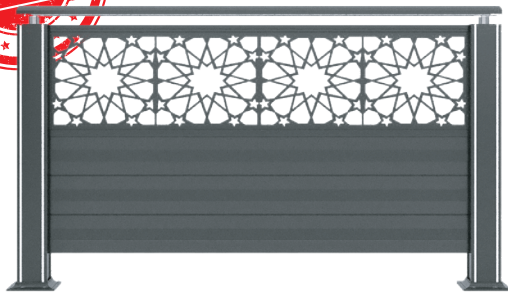

Panel fences effectively meet modern needs by combining security and aesthetics. Their robust structure and elegant design enhance security while adding a touch of style. These fences, made from durable and long-lasting aluminum, add great value to your investment, making them an ideal choice for those seeking security and aesthetics.

Panel fence systems stand out with their modern and aesthetic designs. Made of aluminum, these durable, easy-to-install, and modular fences can be quickly adapted to various areas. They are preferred in residential and commercial spaces and offer eco-friendly solutions for green energy projects.