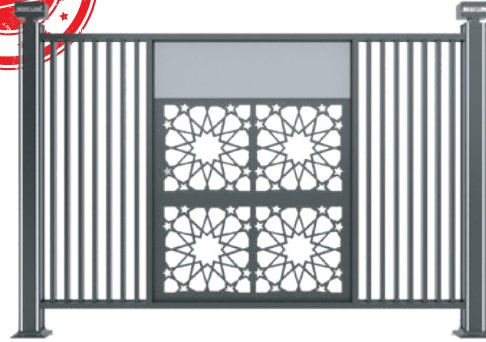

Dalyan

Doğa ile Uyum

In Harmony with Nature

Alüminyum korkuluk sistemleri, estetik ve güvenlik ihtiyaçlarınızı karşılarken geri dönüşümlü yapısıyla çevresel sorumluluk sunar. Tüketiciler, bu ürünleri tercih ederek hem doğayı korur hem de sürdürülebilir bir gelecek için adım atmış olur.

Aluminum railing systems provide both aesthetics and security, while offering environmental responsibility through recyclable materials. By choosing these products, consumers contribute to a sustainable future.