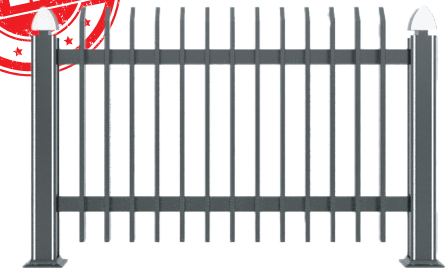

Modern Çözümler

Modern solutions

Panel çitler, güvenlik ve estetiği bir arada sunarak modern ihtiyaçları etkili bir şekilde karşılar. Sağlam yapıları ve şık tasarımları güvenliği artırırken estetik bir dokunuş katar. Uzun ömürlü ve dayanıklı alüminyumdan üretilen bu çitler, yatırımınıza büyük değer katarak güvenlik ve estetik arayanlar için ideal bir tercih oluşturur.

Panel fences effectively meet modern needs by combining security and aesthetics. Their robust structure and elegant design enhance security while adding a touch of style. These fences, made from durable and long-lasting aluminum, add great value to your investment, making them an ideal choice for those seeking security and aesthetics.